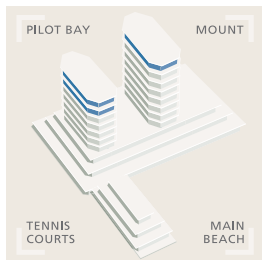

The Towers

The dominating structure of Eleven are the two Towers – the north tower and the south tower. Each floor of the towers is split into two apartments – one harbour facing and one beach facing.

The Harbour View Tower apartments capture fabulous views of Tauranga harbour. Take in the activity at the Port during the day, watch the sun set over the hills and then enjoy the lights of the city at night. And if you step out onto the deck, clever cantilevered balconies allow for views out over Mount Maunganui beach.

The Beach View Tower apartments offer breathtaking views of the Pacific Ocean sprawling away from the white sands of Mount Maunganui beach. Three bedroom and two bathroom options are available.

Carpark allocation ranges from two to four parks per apartment and access is via a European glass elevator allowing the excitement to build on the way up!

See next page for floor plans.

The Towers

TOTAL UNIT AREA (INCLUDING DECKS): 120m²

FEATURES:

- Spacious open-plan dining and living areas
- Large cantilevered deck provides views to surf beach, the Mount, and Pilot Bay
- Selected imported Italian kitchen with granite bench
- Two double bedrooms and one office alcove
- Two bathrooms, including one master en-suite bathroom
- Private lobby on your level accessed only by you and one other neighbour

The Towers - North Tower Penthouse

TIMBER "SHIPS DECKING" OR TILE FINISH

INTERNAL UNIT AREA: 253m² AREA OF DECKS: 82m²

FEATURES:

- Large open plan dining and living areas
- Private lobby on your level that can only be accessed by you or your friends and family using a personal swipe card
- Wrap-around deck with multiple entry points and extensive views
- Eight car parks in secure basement