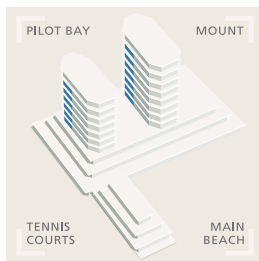

The Towers

The dominating structure of Eleven are the two Towers – the north tower and the south tower. Each floor of the towers is split into two apartments – one harbour facing and one beach facing.

The Harbour View Tower apartments capture fabulous views of Tauranga harbour. Take in the activity at the Port during the day, watch the sun set over the hills and then enjoy the lights of the city at night. And if you step out onto the deck, clever cantilevered balconies allow for views out over Mount Maunganui beach.

The Beach View Tower apartments offer breathtaking views of the Pacific Ocean sprawling away from the white sands of Mount Maunganui beach. Three bedroom and two bathroom options are available.

Carpark allocation ranges from two to four parks per apartment and access is via a European glass elevator allowing the excitement to build on the way up!

See next page for floor plans.

The Towers

TOTAL UNIT AREA (INCLUDING DECKS): 120m²

FEATURES:

- Spacious open-plan dining and living areas
- Large cantilevered deck provides views to surf beach, the Mount, and Pilot Bay
- Selected imported Italian kitchen with granite bench
- Two double bedrooms and one office alcove
- Two bathrooms, including one master en-suite bathroom
- Private lobby on your level accessed only by you and one other neighbour

The Towers - North Tower Penthouse

TIMBER "SHIPS DECKING" OR TILE FINISH

INTERNAL UNIT AREA: 253m² AREA OF DECKS: 82m²

FEATURES:

- Large open plan dining and living areas
- Private lobby on your level that can only be accessed by you or your friends and family using a personal swipe card
- Wrap-around deck with multiple entry points and extensive views
- Eight car parks in secure basement