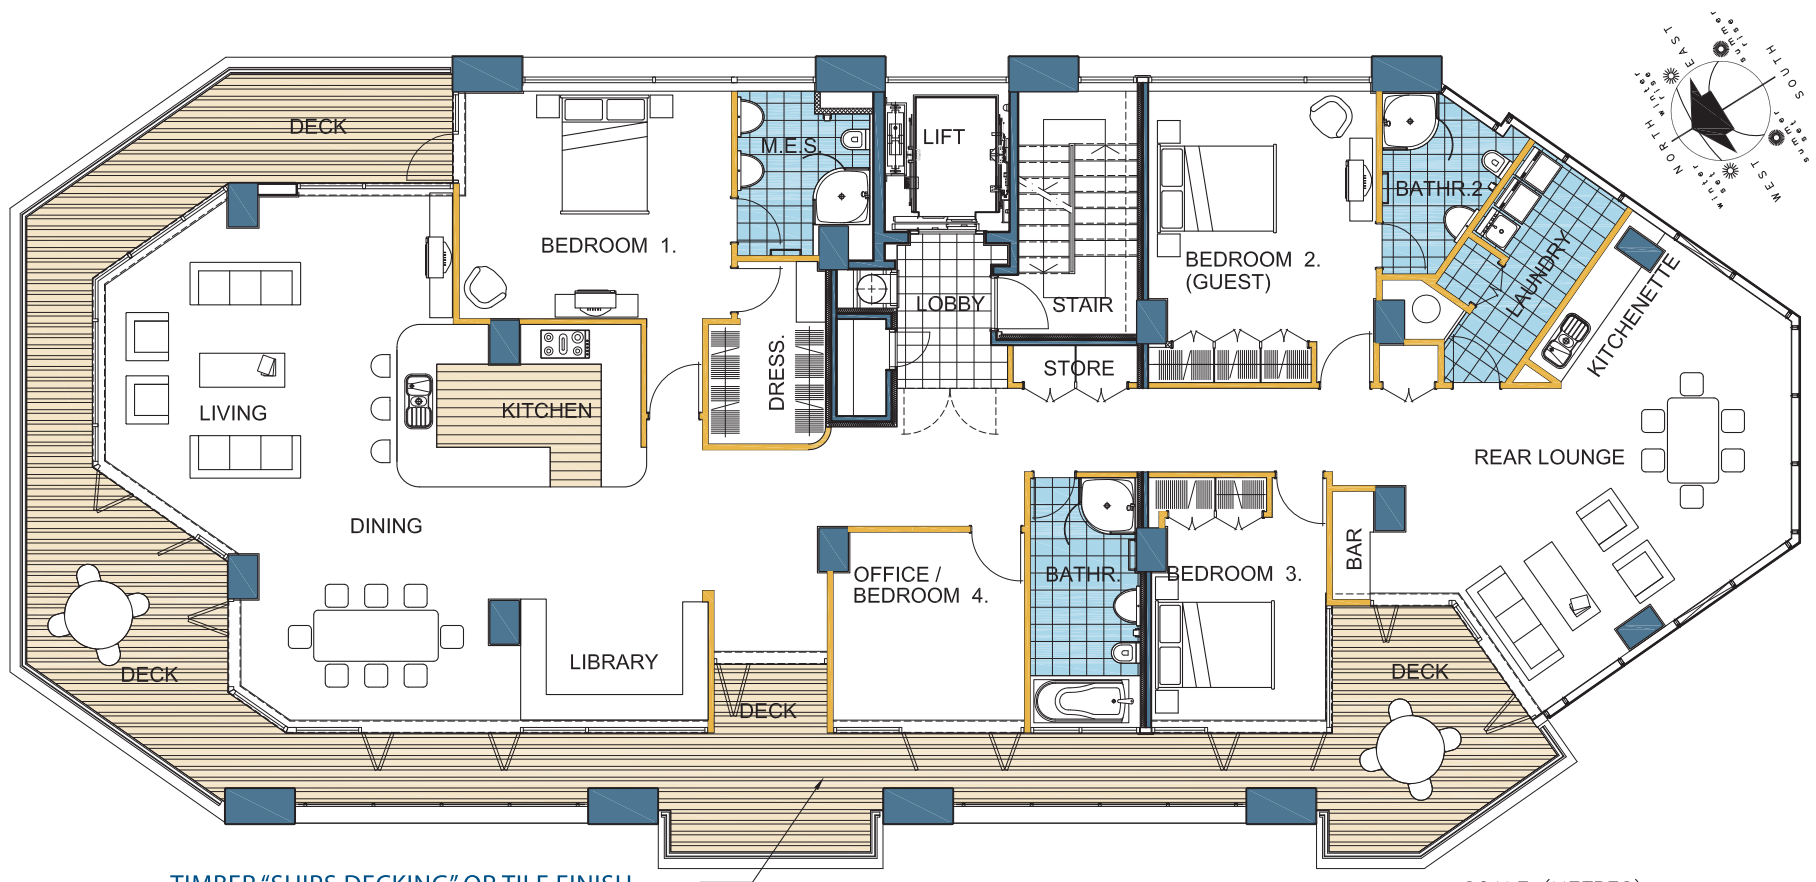

The Towers

The dominating structure of Eleven are the two Towers – the north tower and the south tower. Each floor of the towers is split into two apartments – one harbour facing and one beach facing.

The Harbour View Tower apartments capture fabulous views of Tauranga harbour. Take in the activity at the Port during the day, watch the sun set over the hills and then enjoy the lights of the city at night. And if you step out onto the deck, clever cantilevered balconies allow for views out over Mount Maunganui beach.

See next page for floor plans.

The Towers

TOTAL UNIT AREA (INCLUDING DECKS): 120m²

FEATURES:

- Spacious open-plan dining and living areas
- Large cantilevered deck provides views to surf beach, the Mount, and Pilot Bay
- Selected imported Italian kitchen with granite bench
- Two double bedrooms and one office alcove
- Two bathrooms, including one master en-suite bathroom
- Private lobby on your level accessed only by you and one other neighbour

The Towers - North Tower Penthouse

TIMBER "SHIPS DECKING" OR TILE FINISH

INTERNAL UNIT AREA: 253m² AREA OF DECKS: 82m²

FEATURES:

- Large open plan dining and living areas
- Private lobby on your level that can only be accessed by you or your friends and family using a personal swipe card
- Wrap-around deck with multiple entry points and extensive views
- Eight car parks in secure basement

- Selected imported Italian kitchen with granite bench and kitchenette to side of rear lounge
- Four double bedrooms with office option
- Full walk-in laundry
- Library
- Coffered ceiling details to dining, living and rear lounge areas